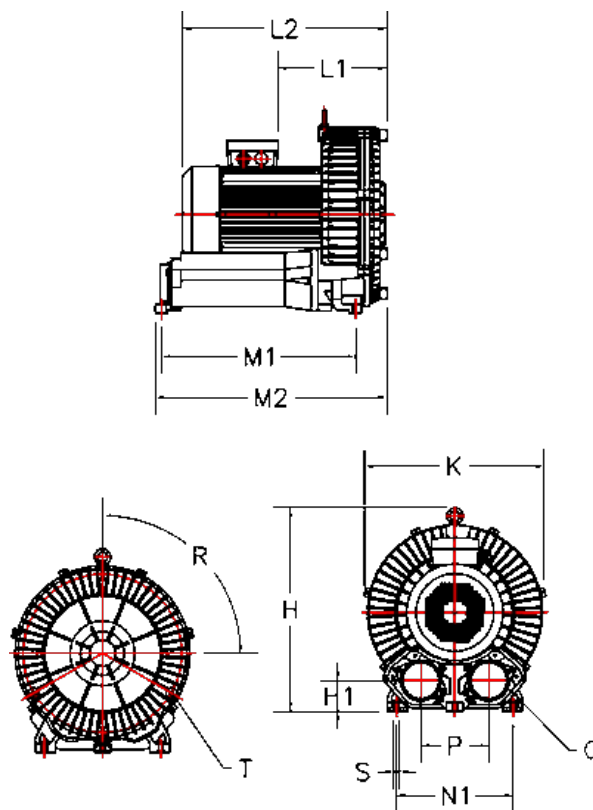

Data Sheet

Article number: 2761072955021

Description: KLEEblower KB729 5,5/6,3 kW
3x400/690V 50/60Hz Single stage with Klixon/built in bimetal switch

Measures

H = 512	N1 = 375
H1 = 96	Noise level dB 50/60Hz = 74/79
K = 464	P = 145
L1 = 248.5	Q = 2-PF 2 1/2" (NPT 2 1/2")
L2 = 495	R (degrees) = 3x120
M1 = 280	S = 4 x Ø15
M2 = 490	T = 3 - M12X1,75 - 20 dyb
N = 430	